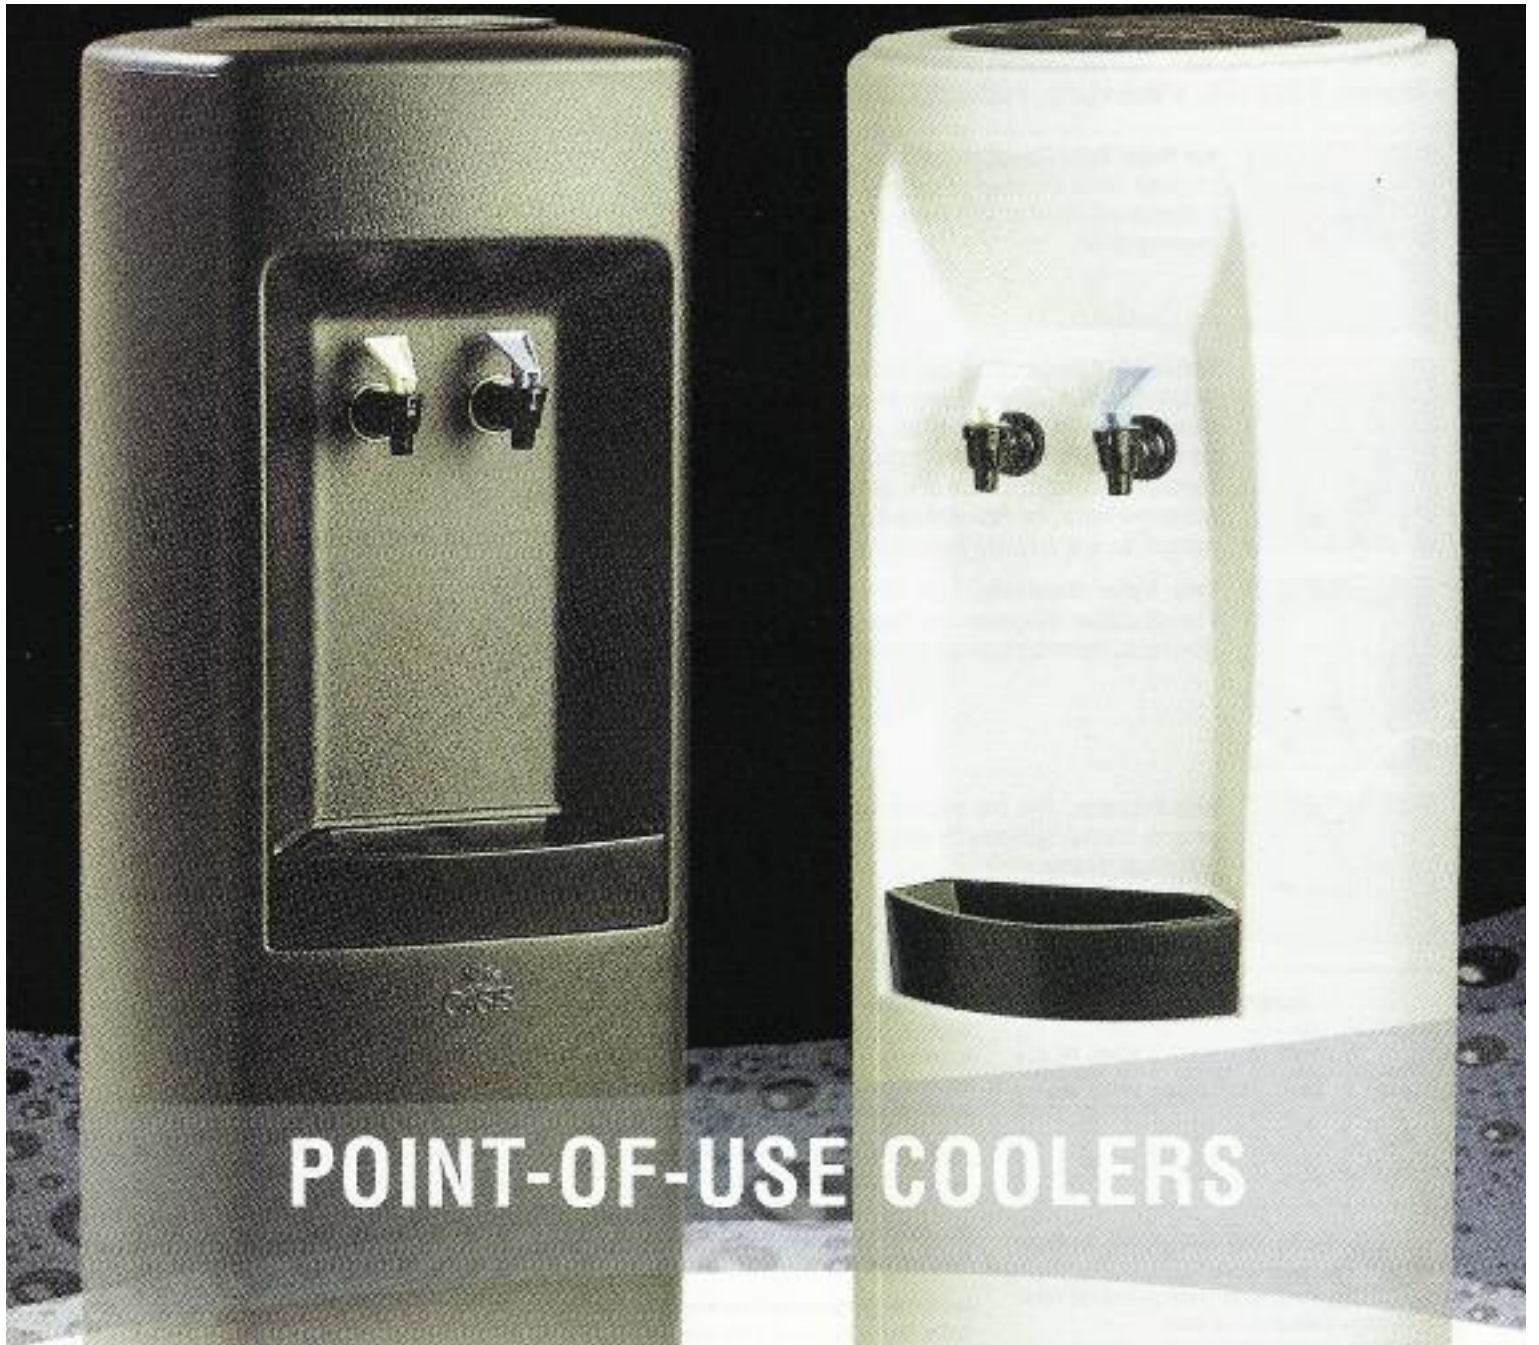

POINT-OF-USE COOLERS

OASIS® now provides an economical point-of-use cooler that can accommodate most any filtration system. OASIS quality and dependability along with your choice of filtration systems makes a winning combination.

Available in square or round cabinets and Hot 'N Cold™ or Cook 'N Cold™ models.